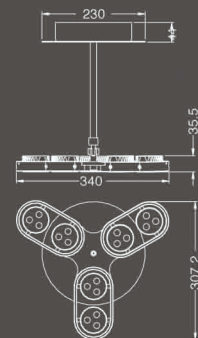

## NetherLED 18 Rotatable Ceiling Light

Article Number: 706181

**18 x 1 Watt high power LED output**

Power Supply: 100-230V AC, 50-60Hz

Power consumption: 20Wmax

Material: Aluminum

Beam Angle: 52.5 deg.

Average luminous flux: 742lm

Surface treatment: Anode oxidation

Expected lifespan: 50,000 hours

Operating Environment: Indoor (IP40)

Dimensions: 340mm(L) 307.2mm(W) 615mm(H)

H(m)	LUX	
0.5	3120	
1.0	780	
1.5	347	
2.0	195	
2.5	125	

© Copyright 2008 NetherLED B.V.