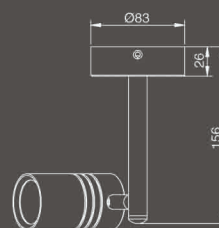

## NetherLED 3 Ceiling Spot

Article Number: 706033

**3 x 1 Watt high power LED output**

Power Supply: 100-230V AC, 50-60Hz

Power consumption: 3.2Wmax

Material: Aluminum

Beam Angle: 32.5 deg.

Average luminous flux: 135lm

Surface treatment: Polished

Expected lifespan: 50,000 hours

Operating Environment: Indoor (IP40)

Dimensions: 83mm(L) 83mm(W) 156mm(H)

H(m)	LUX	
0.5	843.52	
1.0	210.88	
1.5	93.72	
2.0	52.72	
2.5	33.74	

214.23cd