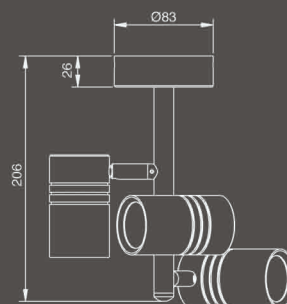

NetherLED 9 Ceiling Spot

Article Number: 706093

9 x 1 Watt high power LED output

Power Supply: 100-230V AC, 50-60Hz

Power consumption: 10Wmax

Material: Aluminum

Beam Angle: 32.5 deg.

Average luminous flux per 3 LED's: 135lm

Surface treatment: Polished

Expected lifespan: 50,000 hours

Operating Environment: Indoor (IP40)

Dimensions: 83mm(L) 83mm(W) 156mm(H)

H(m)	LUX	
0.5	843.52	
1.0	210.88	
1.5	93.72	
2.0	52.72	
2.5	33.74	